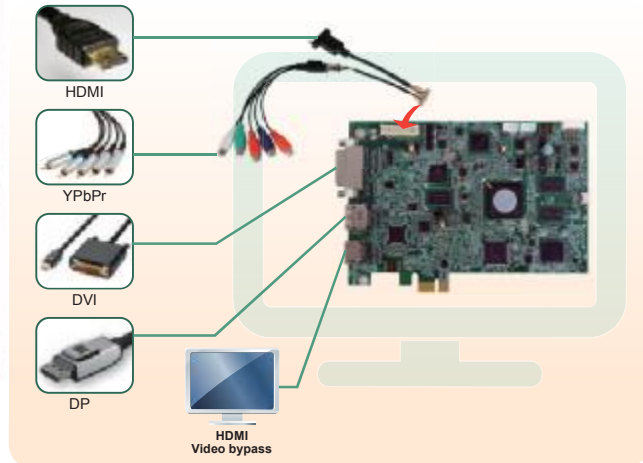

HDC-701EL

PCI Express video/audio capture card with one HDMI/DP/DVI/YPbPr input channel and one HDMI output channel, 1920x1080@30p, and H.264 hardware codec

H.264 Hardware Codec

Video Recording/Streaming

Features

- Compatible with Microsoft Windows 7 for 32-bit & 64-bit
- Equipped with one input port of HDMI/DP/DVI/YPbPr
- Encode up to 1080p30 HD video
- Record and stream video over networks or the Internet: VideoLAN VLC, AMCap and other DirectShow compatible software

Others

Dimensions	155 mm x 111 mm
Operating Temperature	0°C ~ 60°C (32° ~ 140°F), non-condensing
Power Consumption	15W

Packing List

1 x HDC-701EL	1 x QIG
2 x Cable	1 x Utility CD

Ordering Information

Part No.	Description
HDC-701EL-R10	PCI Express video/audio capture card with one HDMI/DP/DVI/YPbPr input and one HDMI output, 1920x1080@30p, and H.264 hardware codec

5

Power Supply/ Peripherals

6

All-in-One System

Specifications

Interface

Input	Video input channel	1 channel
	Video input type	HDMI/DP/DVI/YPbPr
	Audio input channel	1 channel
	Audio input type	HDMI (stereo video)
No Delay HDMI Passthrough	Video output channel	1 channel (1080p 60)
	Video output type	HDMI
	Audio output channel	1 channel
	Audio output type	HDMI (stereo)