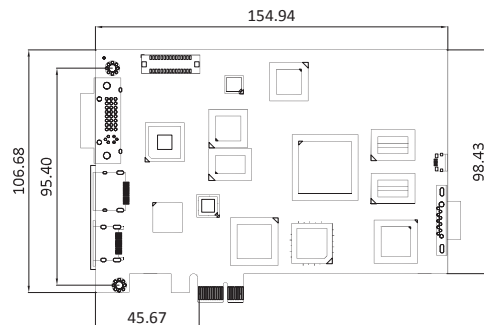

HDC-701EL

PCI Express video/audio capture card with one HDMI/DP/DVI/YPbPr input channel and one HDMI output channel, 1920x1080@30p, and H.264 hardware codec

H.264 Hardware Codec

Video Recording/Streaming

Dimensions (Unit: mm)

System Requirement

System	Intel® Core™2 Duo 2.4GHz or above
Memory	2GB or more
OS Environment	Microsoft Windows 7 32-bit/64-bit Microsoft DirectX 10.0 or above Linux: Ubuntu 10.04 (kernel 2.6.35)

Others

Dimensions	155 mm x 111 mm
Operating Temperature	0°C ~ 60°C (32° ~ 140°F), non-condensing
Power Consumption	15W

Packing List

1 x HDC-701EL	1 x QIG
2 x Cable	1 x Utility CD

Ordering Information

Part No.	Description
HDC-701EL-R10	PCI Express video/audio capture card with one HDMI/DP/DVI/YPbPr input and one HDMI output, 1920x1080@30p, and H.264 hardware codec

PC Interface

Type	PCIe x1
------	---------

Video Processing

Hardware Encoder	H.264/AVC High Profile Level 4.1	
Recording Datarate	Up to 30Mbps	
Video Input Resolution	1920 x 1080 24p/25p/30p/50p/60p	1280 x 1024 30p
	1920 x 1080 60i/59.94i/50i	1280 x 768 60p
	1280 x 800 60p	1024 x 768 60p
	1280 x 720 50p/60p	640 x 480 60p
Recording Formats	1920 x 1080 24p/25p/30p	1280 x 1024 30p
	1280 x 800 60p	1280 x 768 60p
	1280 x 720 50p/60p	1024 x 768 60p
	800 x 600 60p	720 x 576 50p
	720 x 480 60p	640 x 480 60p